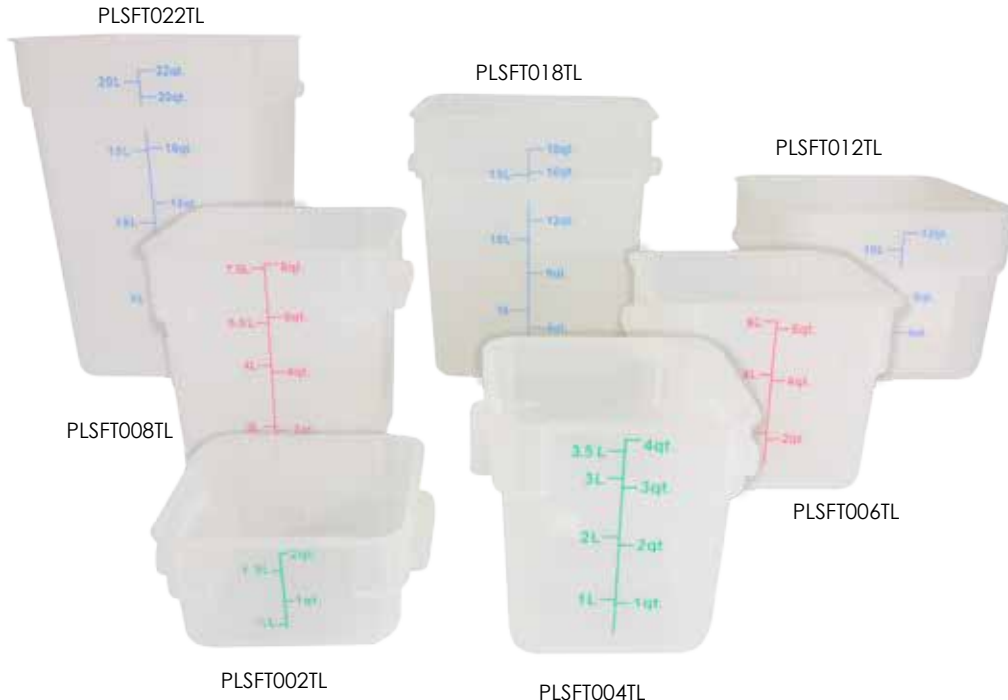

SQUARE FOOD STORAGE CONTAINERS

Choose between polycarbonate, polypropylene and translucent polypropylened. Color graduations marking in liters and quarts. Stackable design. Available in variety sizes. Lid sold separately.

- **Clear (Polycarbonate)**, shatter and scratch resistant, durable, withstand temperatures from -40 F to 210 F
- **Translucent (Polypropylene)**, stain and chemical resistant, Bisphenol-A (BPA) free, withstand temperatures from -40 F to 160 F
- **White (Polypropylene)**, most economical, stain resistant, Bisphenol-A (BPA) free, withstand temperatures from -40 F to 160 F

TRANSLUCENT

ITEM	DESCRIPTION	U/M	WEIGHT GROSS lbs	INNER PACK	MASTER PACK	CU.FT.	LIST PRICE
PLSFT002TL	2 qt, PP Translucent	EACH	13.29	6	24	2.05	$10.19
PLSFT004TL	4 qt, PP Translucent	EACH	19.07	6	24	2.85	$14.10
PLSFT006TL	6 qt, PP Translucent	EACH	27.82	6	24	4.55	$18.28
PLSFT008TL	8 qt, PP Translucent	EACH	26.19	6	24	4.96	$21.68
PLSFT012TL	12 qt, PP Translucent	EACH	23.57	6	12	4.02	$30.82
PLSFT018TL	18 qt, PP Translucent	EACH	30.31	6	12	4.72	$40.75
PLSFT022TL	22 qt, PP Translucent	EACH	39.55	6	12	5.37	$51.72