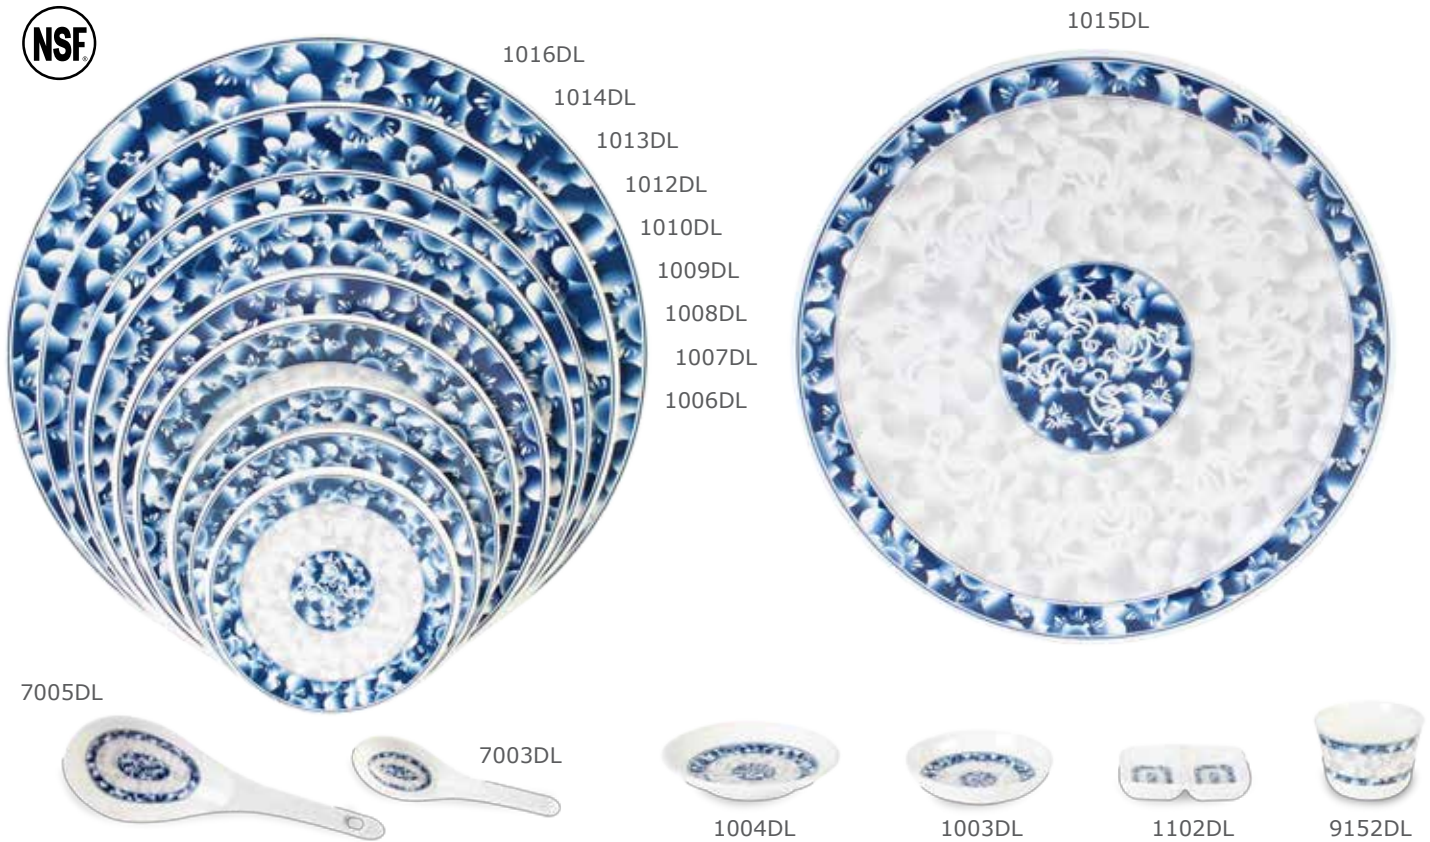

ITEM	DESCRIPTION	U/M	WEIGHT GROSS lbs	INNER PACK	MASTER PACK	CU.FT.	LIST PRICE
1003DL	3 oz, 3 7/8" Sauce Dish	DOZEN	54.01	5	50	2.04	$19.22
1004DL	4 oz, 4 1/2" Plate	DOZEN	26.01	1	12	0.90	$44.42
1006DL	6" Plate	DOZEN	60.63	1	24	1.96	$47.08
1007DL	6 7/8" Plate	DOZEN	46.03	1	16	1.69	$74.25
1008DL	7 7/8" Plate	DOZEN	55.12	1	12	1.86	$78.89
1009DL	9 1/8" Plate	DOZEN	49.71	1	8	1.66	$114.35
1010DL	10 3/8" Plate	DOZEN	39.48	1	6	1.69	$142.12
1012DL	11 3/4" Plate	DOZEN	44.25	1	4	1.62	$189.05
1013DL	12 5/8" Plate	DOZEN	43.21	0.50	3	1.77	$243.20
1014DL	14 1/8" Plate	DOZEN	51.81	0.50	3	2.22	$277.17
1015DL	14 3/8" Plate	DOZEN	48.50	0.50	2	3.21	$404.94
1016DL	15 1/2" Plate	DOZEN	48.50	0.50	2	2.62	$407.21
1102DL	2 oz, 3 3/8" X 2 3/4" Twin Sauce Dish	DOZEN	41.89	2	40	1.65	$32.56
7003DL	3/4 oz, 5 5/8" X 1 5/8" Won Ton Soup Spoon	DOZEN	52.58	5	100	2.26	$16.32
7005DL	1 1/2 oz, 8 1/4" X 2 3/4" Rice Ladle	DOZEN	48.50	2	30	2.38	$34.70
9152DL	5 oz, 3 1/8" Tea Cup	DOZEN	54.67	1	30	2.94	$47.08

Rice Ladle and Soup Spoon are not NSF Certified.