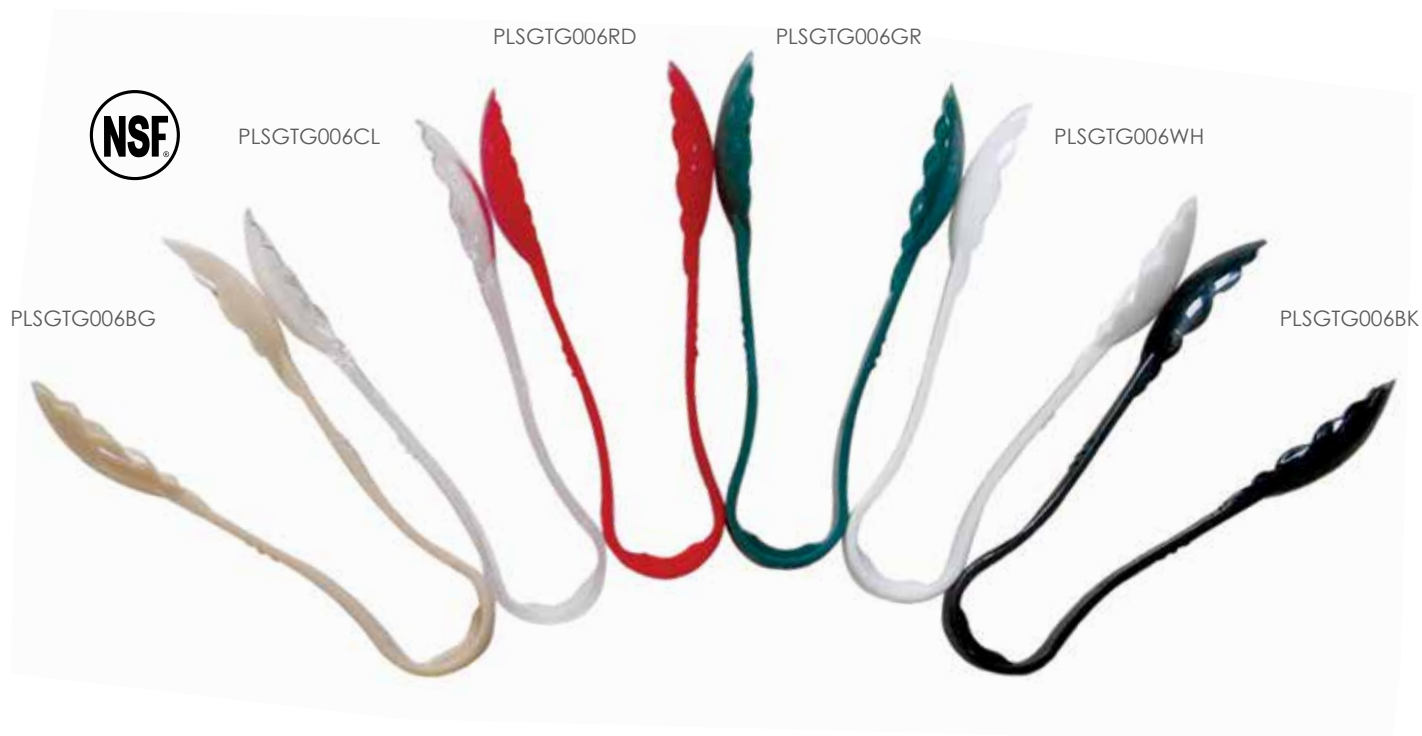

POLYCARBONATE PERFORATED BUFFET SPOONS

Serving spoons made of polycarbonate. Dishwasher Safe.

ITEM	DESCRIPTION	U/M	WEIGHT GROSS lbs	INNER PACK	MASTER PACK	CU.FT.	LIST PRICE
PLBS110BG	10", 3/4 oz Beige	DOZEN	10.14	1	12	0.70	\$25.26
PLBS110BK	10", 3/4 oz Black	DOZEN	10.14	1	12	0.70	\$25.26
PLBS110CL	10", 3/4 oz Clear	DOZEN	10.14	1	12	0.70	\$25.26
PLBS110GR	10", 3/4 oz Green	DOZEN	10.14	1	12	0.70	\$25.26
PLBS110RD	10", 3/4 oz Red	DOZEN	10.14	1	12	0.70	\$25.26
PLBS110WH	10", 3/4 oz White	DOZEN	10.14	1	12	0.70	\$25.26