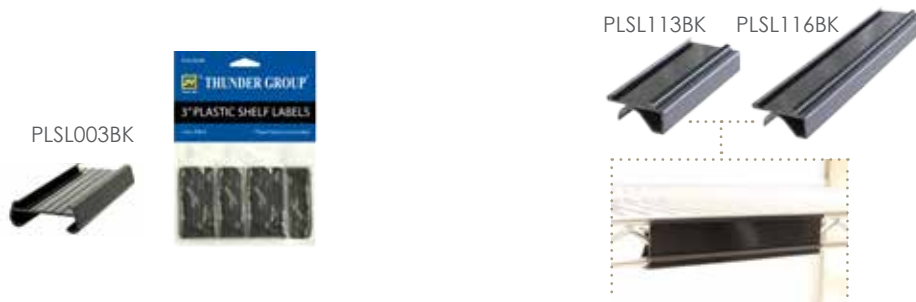

SHELVING REPLACEMENT PARTS

Direct wall mount bracket holds on one shelf and double direct wall mount bracket to adjoin two shelves side-by-side when mounting to a wall. Easily organize the contents of shelving unit with the pressure-fit shelf divider.