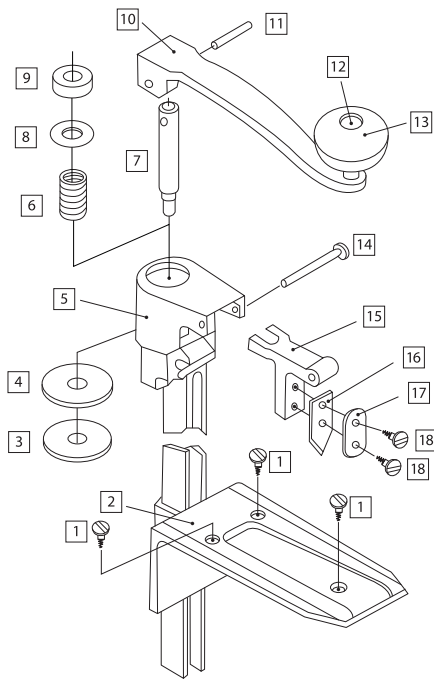

ITEM	DESCRIPTION	U/M	WEIGHT GROSS lbs	INNER PACK	MASTER PACK	CU.FT.	LIST PRICE
IRTC014	Heavy Duty Table Mounted Can Opener	EACH	55.12	1	6	3.06	\$115.15

PARTS

ITEM	DESCRIPTION	U/M	LIST PRICE
1 IRTC014-01	Screw for Base, Set of 3	SET	\$ 1.40
2 IRTC014-02	Base	EACH	\$ 14.66
3 IRTC014-03	Gear	EACH	\$ 8.77
4 IRTC014-04	Gear Spear	EACH	\$1.03
5 IRTC014-05	Body	EACH	\$24.62
6 IRTC014-06	Spring	EACH	\$4.90
7 IRTC014-07	Arbor	EACH	\$2.96
8 IRTC014-08	Spring Washer	EACH	\$0.53
9 IRTC014-09	Bushing	EACH	\$1.97
10 IRTC014-10	Handle	EACH	\$5.83
11 IRTC014-11	Handle Pin	EACH	\$1.03
12 IRTC014-12	Knob Privet	EACH	\$1.03
13 IRTC014-13	Knob	EACH	\$2.96
14 IRTC014-14	Knife Holder Pin	EACH	\$1.03
15 IRTC014-15	Knife Holder	EACH	\$3.90
16 IRTC014-16	Knife	EACH	\$2.96
17 IRTC014-17	Knife Spear	EACH	\$1.03
18 IRTC014-18	Screw for Knife, Set of 2	SET	\$1.97