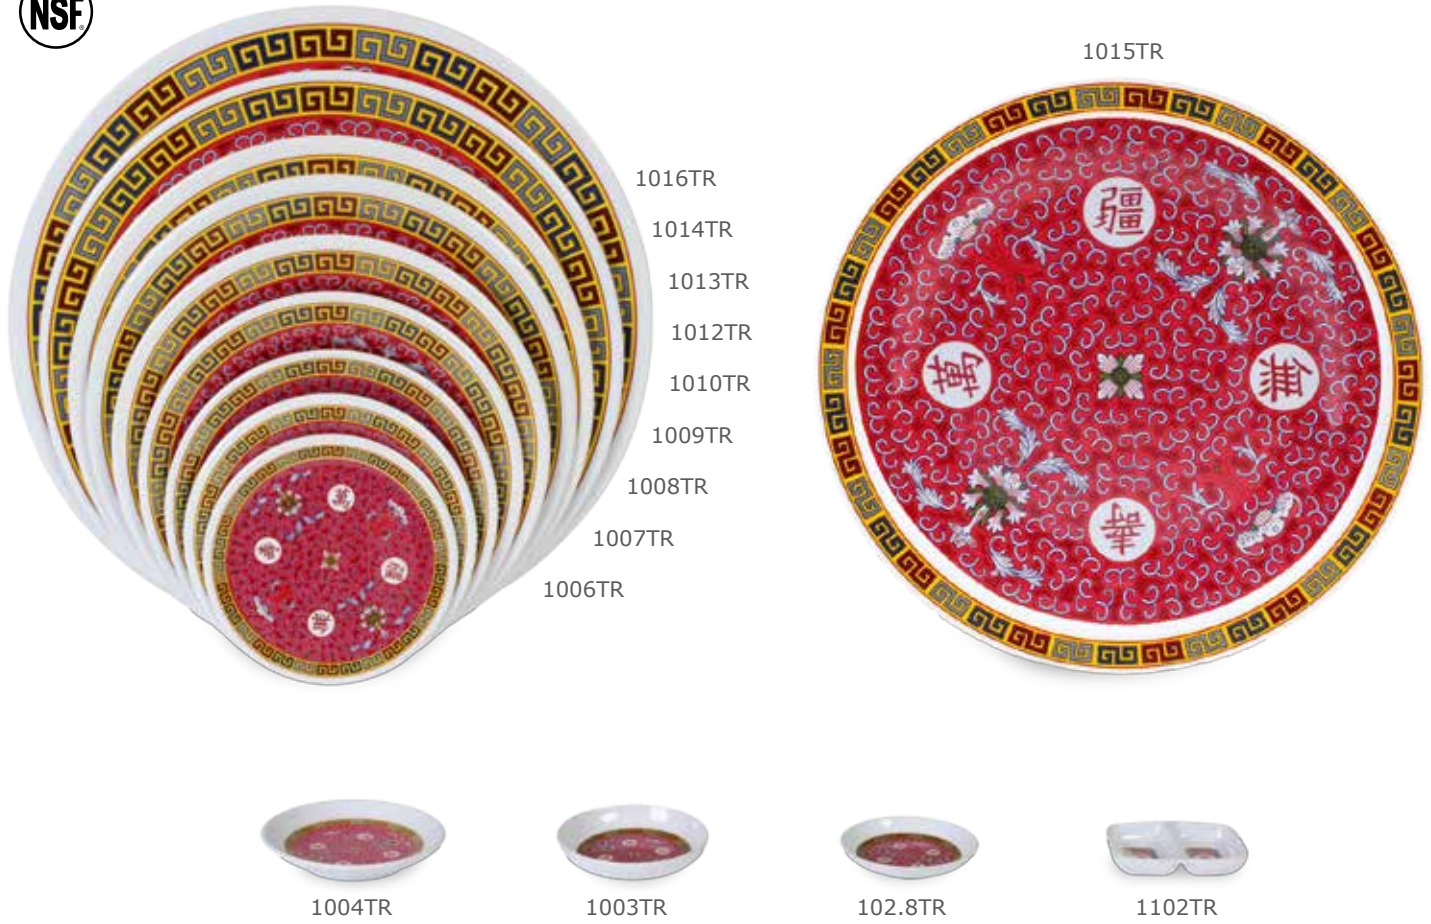

ITEM	DESCRIPTION	U/M	WEIGHT GROSS lbs	INNER PACK	MASTER PACK	CU.FT.	LIST PRICE
1003TR	3 oz, 3 7/8" Sauce Dish	DOZEN	54.01	5	50	2.04	$19.22
1004TR	4 oz, 4 1/2" Plate	DOZEN	26.01	1	12	0.90	$44.42
1006TR	6" Plate	DOZEN	60.63	1	24	1.96	$47.08
1007TR	6 7/8" Plate	DOZEN	46.03	1	16	1.69	$74.25
1008TR	7 7/8" Plate	DOZEN	55.12	1	12	1.86	$78.89
1009TR	9 1/8" Plate	DOZEN	49.71	1	8	1.66	$114.35
1010TR	10 3/8" Plate	DOZEN	39.48	1	6	1.69	$142.12
1012TR	11 3/4" Plate	DOZEN	44.25	1	4	1.62	$189.05
1013TR	12 5/8" Plate	DOZEN	43.21	0.50	3	1.77	$243.21
1014TR	14 1/8" Plate	DOZEN	51.81	0.50	3	2.22	$277.17
1015TR	14 3/8" Plate	DOZEN	48.50	0.50	2	3.21	$404.94
1016TR	15 1/2" Plate	DOZEN	48.50	0.50	2	2.62	$407.21
102.8TR	2 oz, 3 1/2" Sauce Dish	DOZEN	64.77	5	80	1.89	$15.95
1102TR	2 oz, 3 3/8" X 2 3/4" Twin Sauce Dish	DOZEN	41.89	2	40	1.65	$32.56