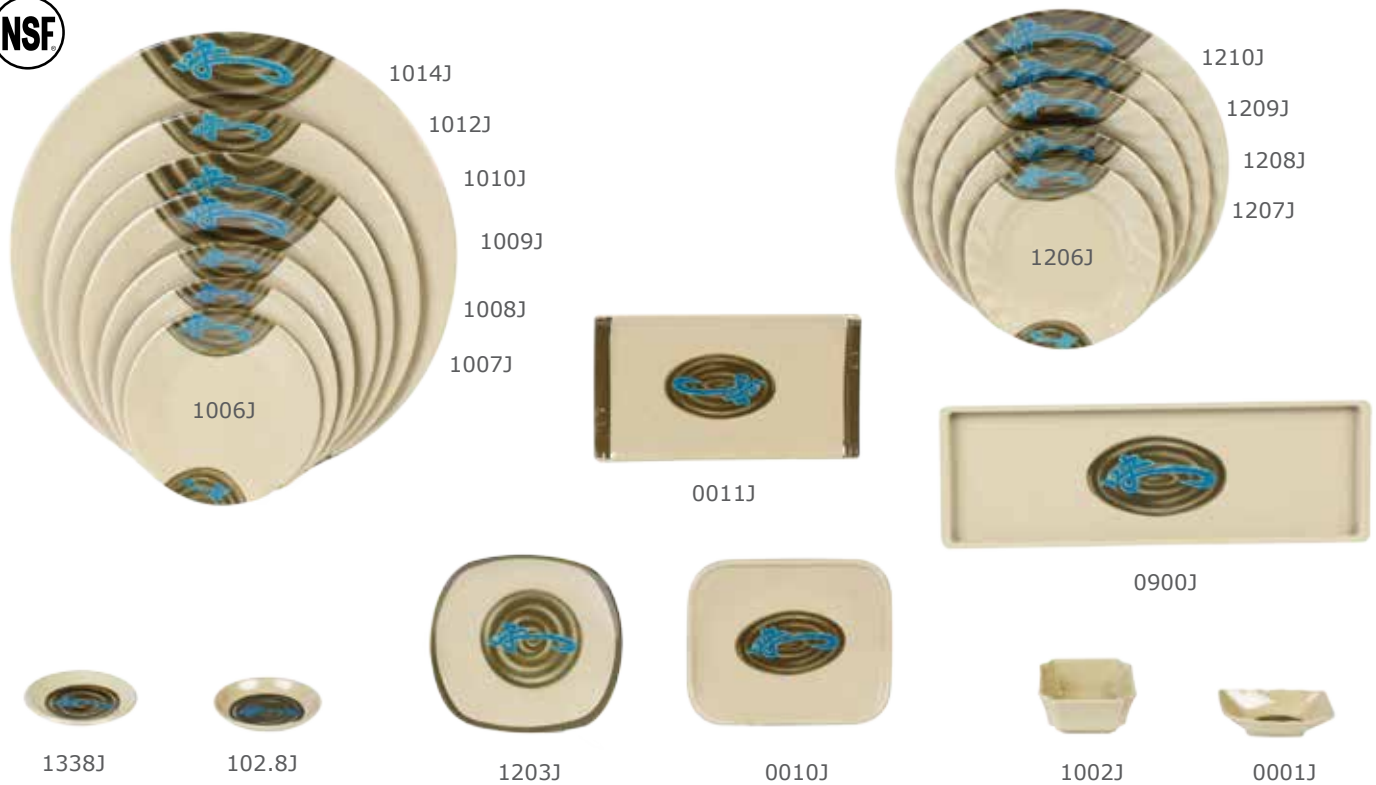

ITEM	DESCRIPTION	U/M	WEIGHT GROSS lbs	INNER PACK	MASTER PACK	CU.FT.	LIST PRICE
0001J	2 oz, 3 1/2" X 2 3/8" Sauce Dish	DOZEN	39.68	2	40	1.41	$29.89
0010J	6 1/2" X 5 1/2" Plate	DOZEN	35.71	1	6	1.19	$123.14
0011J	8 1/2" X 4 3/4" Bamboo Sashimi Platter	DOZEN	37.63	1	6	1.88	$140.97
0900J	13 1/2" X 4 1/2" Sandwich Tray	DOZEN	53.57	1	8	2.24	$99.88
1002J	4 oz, 3 1/8" Square Bowl	DOZEN	31.31	1	20	1.63	$52.55
1006J	6" Plate	DOZEN	60.63	1	24	1.96	$52.44
1007J	6 7/8" Plate	DOZEN	46.03	1	16	1.69	$79.20
1008J	7 7/8" Plate	DOZEN	55.12	1	12	1.86	$97.74
1009J	9 1/8" Plate	DOZEN	49.71	1	8	1.66	$138.92
1010J	10 3/8" Plate	DOZEN	39.48	1	6	1.69	$158.93
1012J	11 3/4" Plate	DOZEN	44.25	1	4	1.62	$198.49
1014J	14 1/8" Plate	DOZEN	51.81	0.50	3	2.22	$301.71
102.8J	2 oz, 3 1/2" Sauce Dish	DOZEN	64.77	5	80	1.89	$16.89
1203J	6" X 5 1/2" Oblong Platter	DOZEN	36.38	1	12	1.26	$79.71
1206J	6" Curved Rim Plate	DOZEN	47.40	1	18	1.63	$50.38
1207J	7" Curved Rim Plate	DOZEN	60.19	1	16	2.20	$79.24
1208J	8" Curved Rim Plate	DOZEN	55.56	1	12	2.19	$93.91
1209J	9 1/4" Curved Rim Plate	DOZEN	52.47	1	8	2.17	$133.54
1210J	10 1/2" Curved Rim Plate	DOZEN	50.71	1	6	2.33	$164.45
1338J	3 3/4" Saucer	DOZEN	60.85	5	50	1.65	$45.60