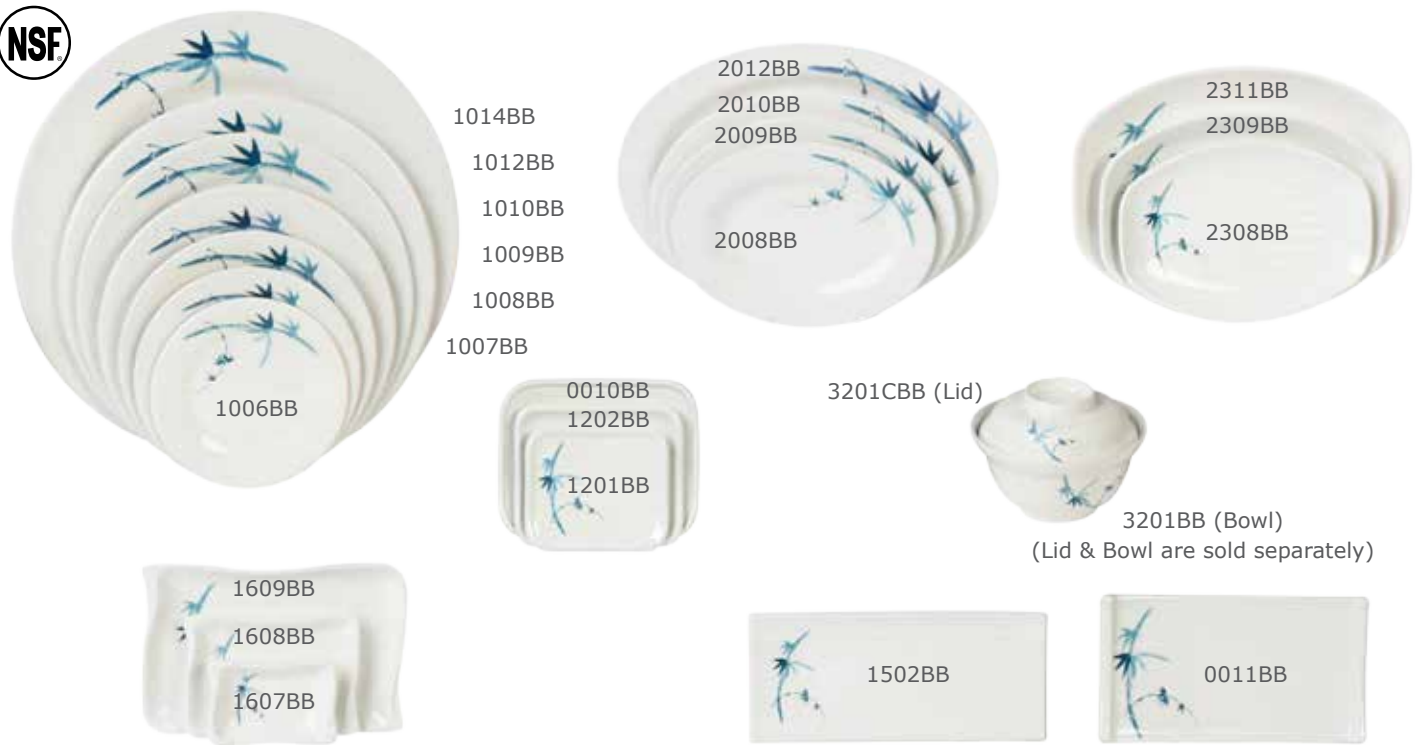

ITEM	DESCRIPTION	U/M	WEIGHT GROSS lbs	INNER PACK	MASTER PACK	CU.FT.	LIST PRICE
0010BB	6 1/2" x 5 1/2" Plate	DOZEN	35.71	1	6	1.19	$121.87
0011BB	8 1/2" x 4 3/4" Bamboo Sashimi Platter	DOZEN	37.63	1	6	1.88	$139.52
1006BB	6" Plate	DOZEN	60.63	1	24	1.96	$51.90
1007BB	6 7/8" Plate	DOZEN	46.03	1	16	1.69	$78.38
1008BB	7 7/8" Plate	DOZEN	55.12	1	12	1.86	$96.73
1009BB	9 1/8" Plate	DOZEN	49.71	1	8	1.66	$137.49
1010BB	10 3/8" Plate	DOZEN	39.48	1	6	1.69	$157.30
1012BB	11 3/4" Plate	DOZEN	44.25	1	4	1.62	$196.44
1014BB	14 1/8" Plate	DOZEN	51.81	0.5	3	2.22	$298.61
1201BB	4 3/4" x 4 1/4" Plate	DOZEN	29.83	1	12	0.89	$54.50
1202BB	5 1/2" x 4 3/4" Plate	DOZEN	37.43	1	12	1.30	$66.14
1502BB	9 3/8" x 4 1/4" Rectangular BBQ Plate	DOZEN	68.56	1	12	3.01	$121.08
1607BB	2 oz, 4" x 2 3/4" Wave Shape Sauce Dish	DOZEN	33.29	1	24	1.35	$45.92
1608BB	5 3/4" x 4" Wave Shape BBQ Plate	DOZEN	31.08	1	12	1.18	$86.94
1609BB	8 1/2" x 5 1/2" Wave Shape BBQ Plate	DOZEN	28.66	1	6	1.15	$110.30
2008BB	8" x 6" Platter	DOZEN	54.01	1	16	2.65	$81.28
2009BB	9" x 6 5/8" Platter	DOZEN	41.23	1	10	1.84	$111.30
2010BB	9 7/8" x 7 1/4" Platter	DOZEN	50.86	1	8	1.90	$134.74
2012BB	12" x 8 5/8" Platter	DOZEN	48.50	1	6	2.06	$187.60
2308BB	8" x 5 3/4" Teriyaki Tray	DOZEN	22.22	1	6	0.75	$119.07
2309BB	9" x 6 1/2" Teriyaki Tray	DOZEN	32.23	1	6	1.00	$153.01
2311BB	23 oz, 10 3/4" x 7 7/8" Teriyaki Tray	DOZEN	33.05	1	4	1.06	$203.60
3201BB	20 oz, 5 3/4" Noodle Bowl (Lid Sold Separately)	DOZEN	29.76	1	6	1.19	$98.39
3201CBB	5 1/4" Noodle Bowl Lid (Only)	DOZEN	14.33	1	6	0.97	$41.77