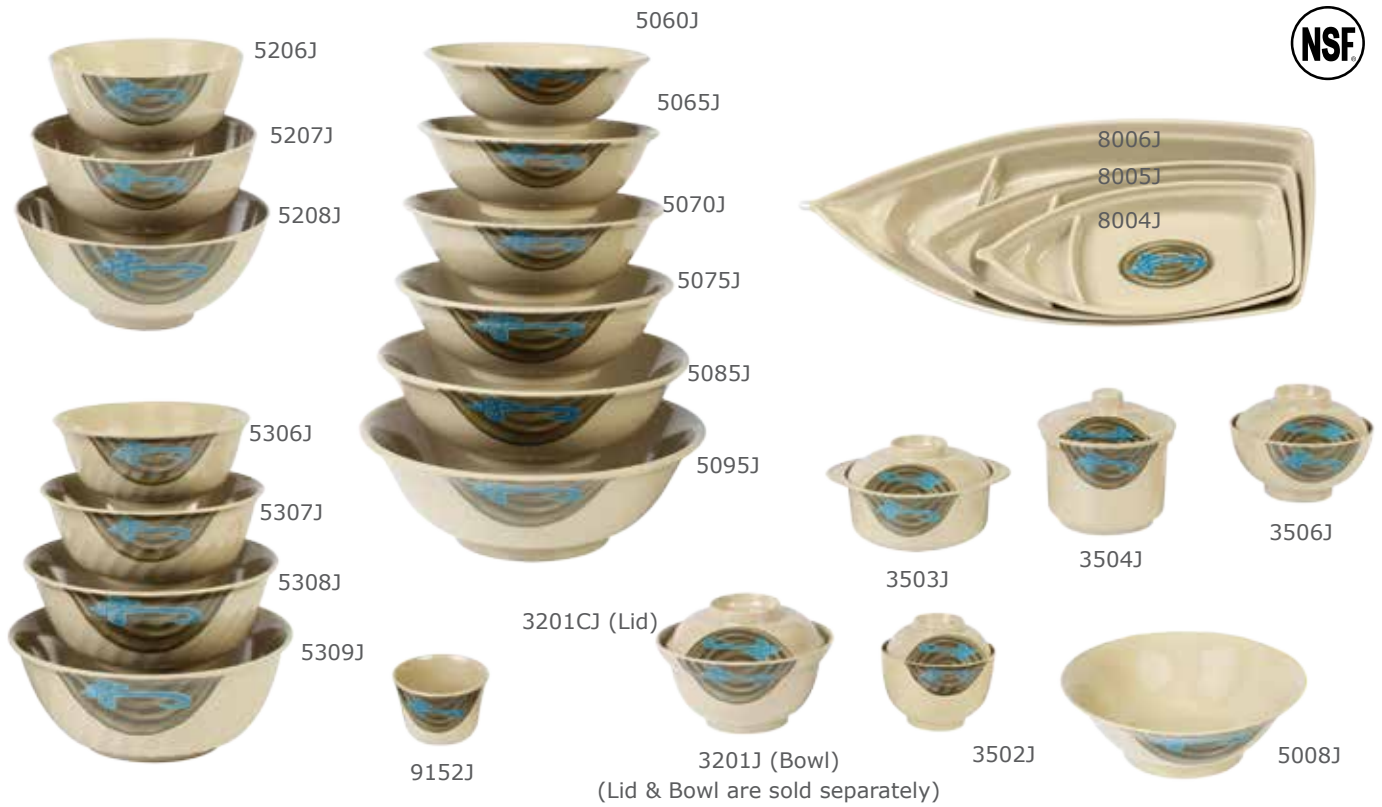

ITEM	DESCRIPTION	U/M	WEIGHT GROSS lbs	INNER PACK	MASTER PACK	CU.FT.	LIST PRICE
3201CJ	5 1/4", Noodle Bowl Lid Only	DOZEN	14.33	1	6	0.97	$42.20
3201J	20 oz, 5 3/4" Noodle Bowl (Lid Sold Separately)	DOZEN	29.76	1	6	1.19	$99.41
3502J	9 oz, 4" Miso Bowl W/ Lid	DOZEN	25.93	0.50	6	1.34	$100.56
3503J	12 oz, 4 7/8" Miso Bowl W/ Lid	DOZEN	32.63	0.50	6	3.14	$121.84
3504J	14 oz, 4 1/4" Special Bowl W/ Lid	DOZEN	34.17	0.50	6	3.69	$124.49
3506J	10 oz, 4 1/2" Special Bowl W/ Lid	DOZEN	27.56	0.50	6	1.58	$97.65
5008J	35 oz, 8" Special Deep Bowl	DOZEN	41.89	1	6	2.27	$156.72
5060J	22 oz, 6 7/8" Rimless Bowl	DOZEN	37.92	1	8	2.07	$100.45
5065J	32 oz, 7 1/2" Rimless Bowl	DOZEN	43.98	1	8	2.59	$107.45
5070J	36 oz, 8" Rimless Bowl	DOZEN	41.45	1	6	2.10	$137.40
5075J	52 oz, 8 3/4" Rimless Bowl	DOZEN	47.18	1	6	2.43	$173.68
5085J	70 oz, 9 3/4" Rimless Bowl	DOZEN	48.06	0.50	4	3.24	$252.11
5095J	96 oz, 11" Rimless Bowl	DOZEN	51.15	0.50	3	3.66	$324.43
5206J	25 oz, 5 7/8" Rice Bowl	DOZEN	26.46	1	6	1.35	$94.07
5207J	39 oz, 7" Rice Bowl	DOZEN	37.15	1	6	2.11	$123.98
5208J	56 oz, 8" Rice Bowl	DOZEN	41.29	1	6	2.50	$165.30
5306J	21 oz, 6" Swirl Bowl	DOZEN	29.10	1	6	1.29	$101.59
5307J	32 oz, 6 7/8" Swirl Bowl	DOZEN	37.48	1	6	1.58	$144.87
5308J	48 oz, 8" Swirl Bowl	DOZEN	51.15	0.50	6	2.94	$189.75
5309J	72 oz, 9" Swirl Bowl	DOZEN	37.92	0.50	3	2.16	$227.70
8004J	13 oz, 9 1/2" X 4 1/2" Sushi Boat (S)	DOZEN	17.11	0.50	4	1.70	$122.84
8005J	22 oz, 12" X 5 1/2" Sushi Boat (M)	DOZEN	25.60	0.50	4	3.12	$155.91
8006J	54 oz, 16 1/4" X 7 1/8" Sushi Boat (L)	DOZEN	27.34	0.50	2	2.98	$262.38
9152J	5 oz, 3 1/8" Tea Cup	DOZEN	54.67	1	30	2.94	$51.88