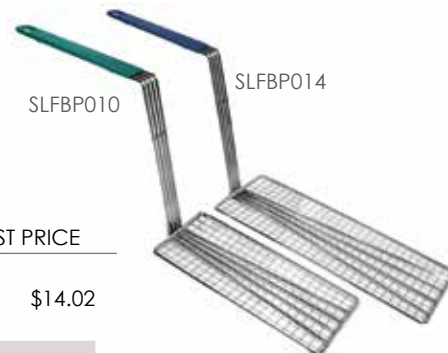

FRY BASKET PRESS (NICKEL PLATED)

Ensures efficient frying with flat mesh panel press. Elongated arm extends over fry basket for easy reaching. Available in different surface areas for specific usage.

ITEM	DESCRIPTION	U/M	WEIGHT GROSS lbs	INNER PACK	MASTER PACK	CU.FT.	LIST PRICE
SLFBP010	Green Handle 4 ¾" x 10 ¾" Fits SLFB004 & SLFB005	EACH	33.07	1	40	1.74	$14.02
SLFBP014	Blue Handle 5 ¾" x 14½"	EACH	57.00	1	30	1.43	$18.62

SLFBP010

SLFBP014