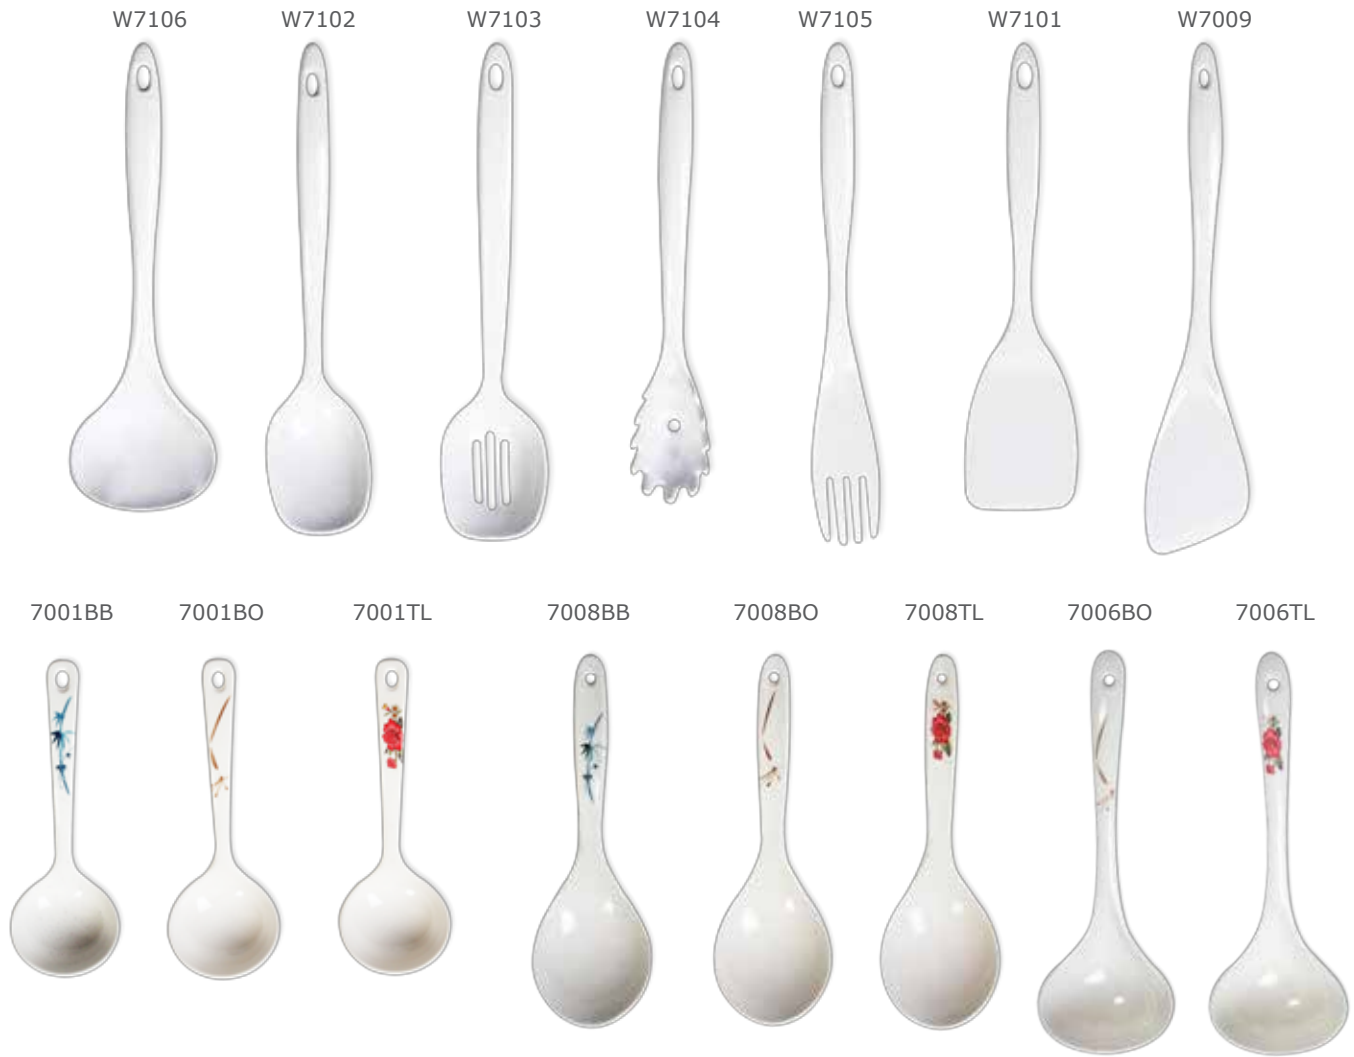

MELAMINE | LADLES AND SPOONS

LADLES AND SPOONS

A wonderful addition to any of our plate sets. Ranging from serving and soup spoons to slotted and solid, these utensils provide a touch of color and accents to food service.

ITEM	DESCRIPTION	U/M	WEIGHT GROSS lbs	INNER PACK	MASTER PACK	CU.FT.	LIST PRICE
7001BB	1 oz, 7" X 2 1/2" Soup Ladle, Blue Bamboo	DOZEN	33.07	5	40	2.08	$19.83
7001BO	1 oz, 7" X 2 1/2" Soup Ladle Bamboo	DOZEN	33.07	5	40	2.08	$19.63
7001TL	1 oz, 7" X 2 1/2" Soup Ladle Thailand	DOZEN	33.07	5	40	2.08	$19.63
7006BO	2 1/2 oz, 9 3/4" X 3 3/8" Soup Ladle, Bamboo	DOZEN	41.89	2	30	3.85	$34.70
7006TL	2 1/2 oz, 9 3/4" X 3 3/8" Soup Ladle, Thailand	DOZEN	41.89	2	30	3.85	$34.70
7008BB	1 1/2 oz, 9" X 3" Rice Ladle, Blue Bamboo	DOZEN	41.89	2	30	2.55	$34.35
7008BO	1 1/2 oz, 9" X 3" Rice Ladle, Bamboo	DOZEN	41.89	2	30	2.55	$34.70
7008TL	1 1/2 oz, 9" X 3" Rice Ladle, Thailand	DOZEN	41.89	2	30	2.55	$34.70
W7009	12" Slide Turner, White	DOZEN	40.96	2	30	2.49	$25.19
W7101	12" Solid Turner, White	DOZEN	40.96	2	30	4.35	$25.49
W7102	12" Solid Spoon, White	DOZEN	41.76	2	30	2.83	$25.55
W7103	12" Slotted Spoon, White	DOZEN	47.30	2	30	2.81	$26.05
W7104	12" Pasta Fork, White	DOZEN	50.64	2	30	4.76	$26.39
W7105	12" Salad Turner, White	DOZEN	42.68	2	30	2.33	$25.62
W7106	12" Ladle, White	DOZEN	61.00	2	30	4.78	$29.41